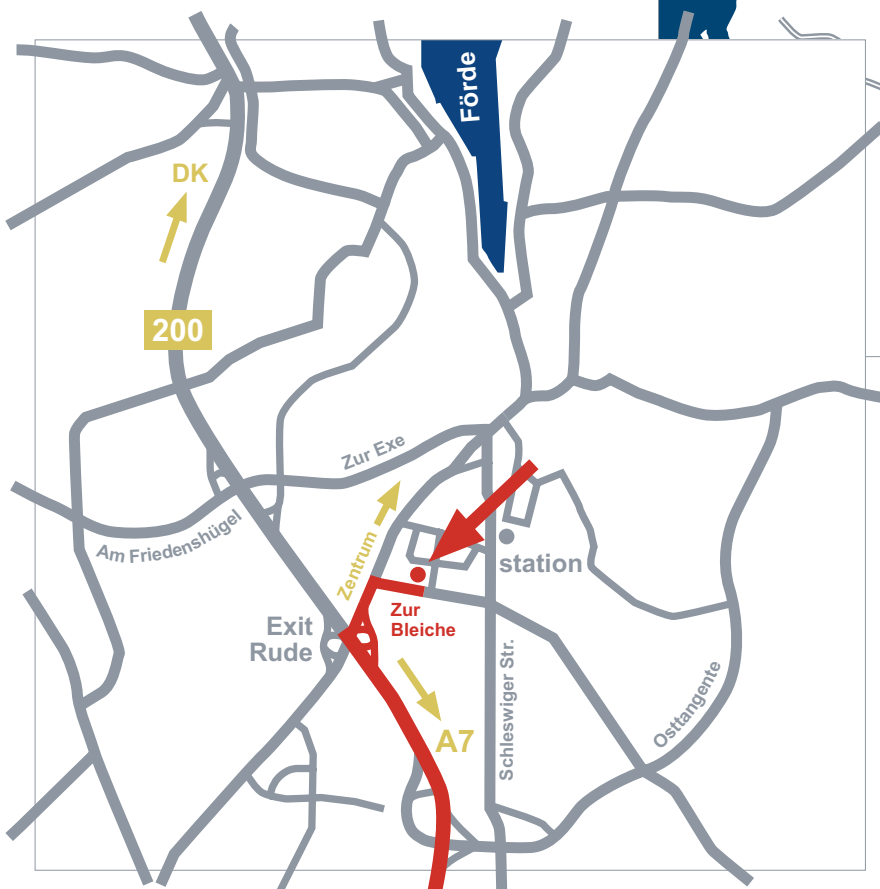

autograph dimensions GmbH

Zur Bleiche 44a
24941 Flensburg
Germany

Phone: +49 461 94038-0

Fax: +49 461 94038-10

E-Mail: info@autograph.de

Web: www.autograph.de